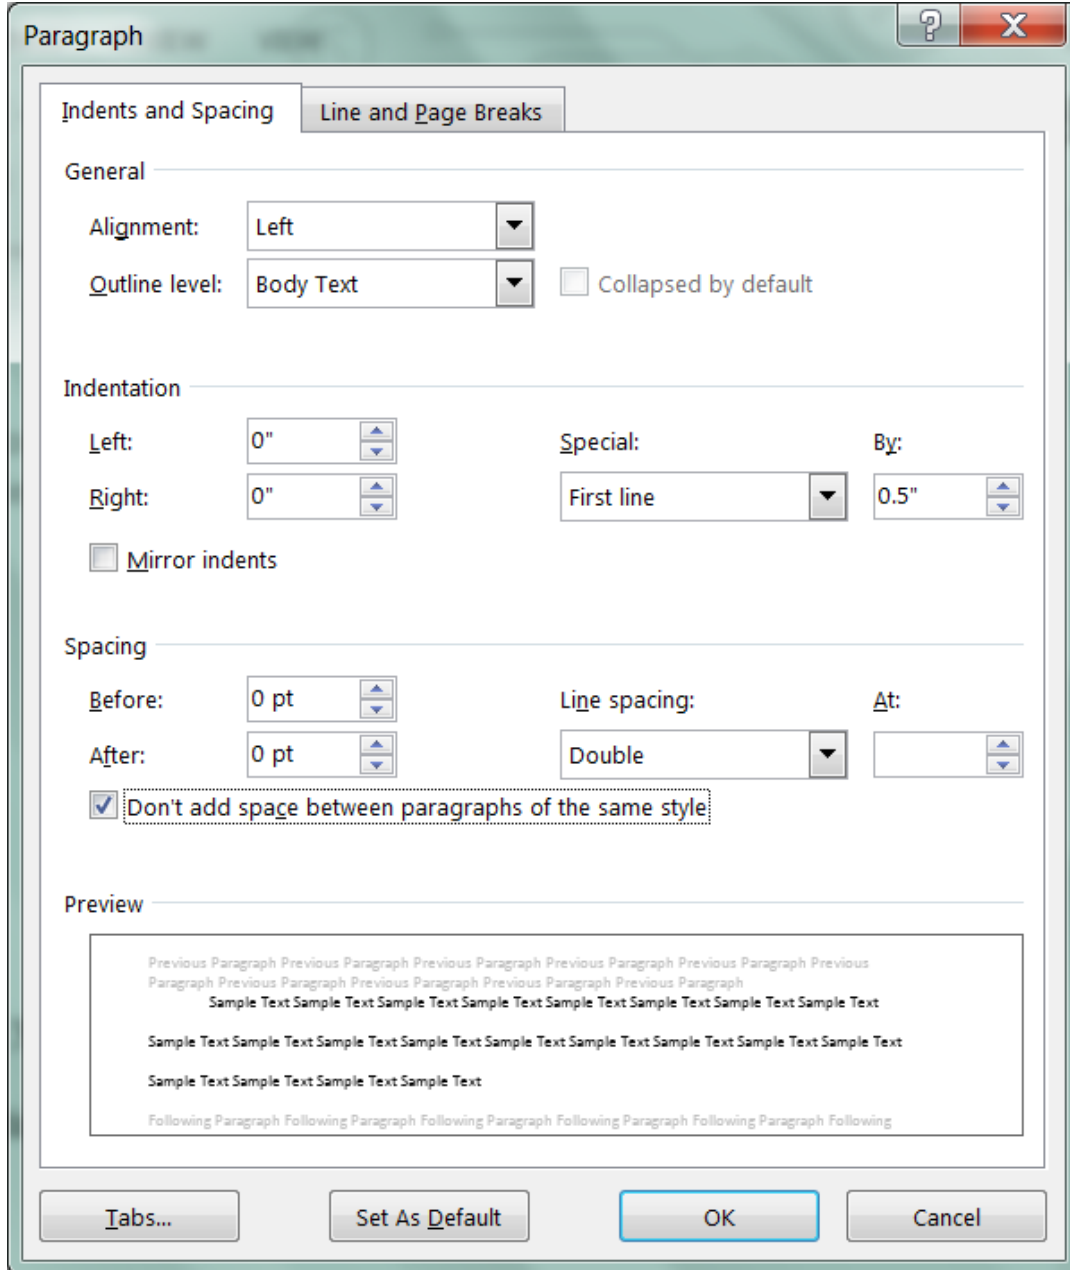

Preset Your Word Document Formatting

Preset your formatting BEFORE you begin typing so you don't forget later.

Set as Default at the bottom ^,

and all new documents will open formatted correctly.

Preset Your Word Document Formatting

Set Font and size BEFORE you start typing.

Set as [^]Default at the bottom

and all new documents will open with correct font.