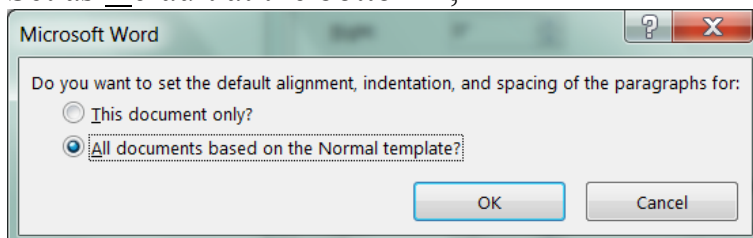

Preset Your Word Document Formatting

Preset your formatting BEFORE you begin typing so you don't forget later.

Set as Default at the bottom ^,

and all new documents will open formatted correctly.

Preset Your Word Document Formatting

Set Font and size BEFORE you start typing.

Set as [^]Default at the bottom

and all new documents will open with correct font.