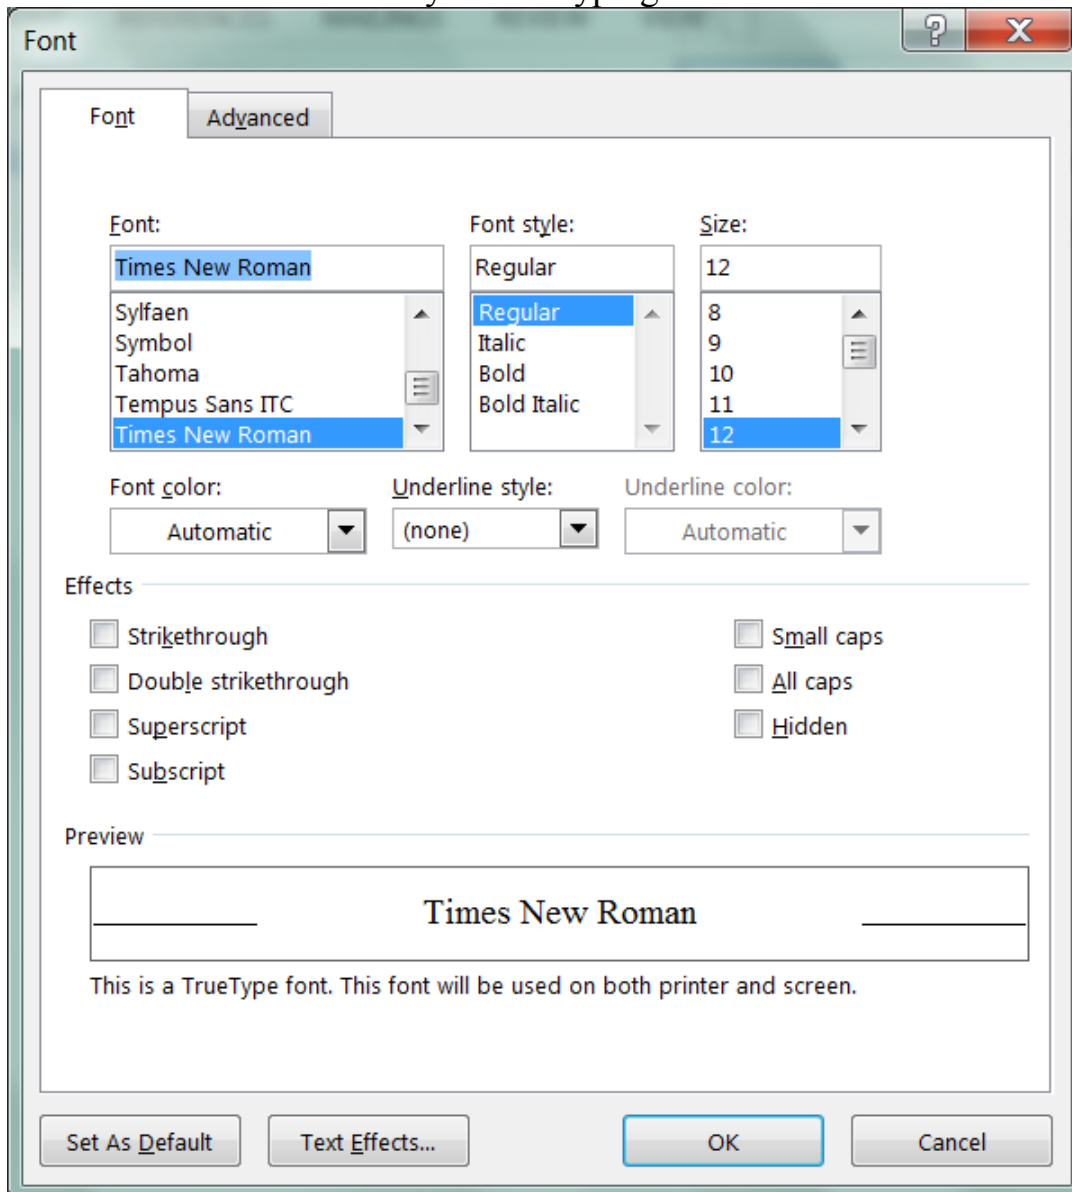

Preset Your Word Document Formatting

Preset your formatting BEFORE you begin typing so you don't forget later.

Set as Default at the bottom ^,

and all new documents will open formatted correctly.

Preset Your Word Document Formatting

Set Font and size BEFORE you start typing.

Set as [^]Default at the bottom

and all new documents will open with correct font.