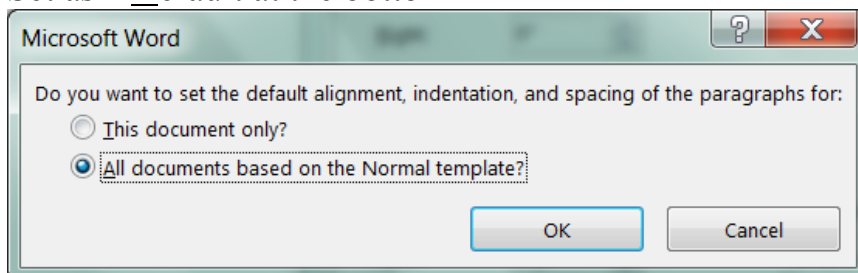

Preset Your Word Document Formatting

Preset your formatting BEFORE you begin typing so you don't forget later.

Set as Default at the bottom ^,

and all new documents will open formatted correctly.

Preset Your Word Document Formatting

Set Font and size BEFORE you start typing.

Set as [^]Default at the bottom

and all new documents will open with correct font.