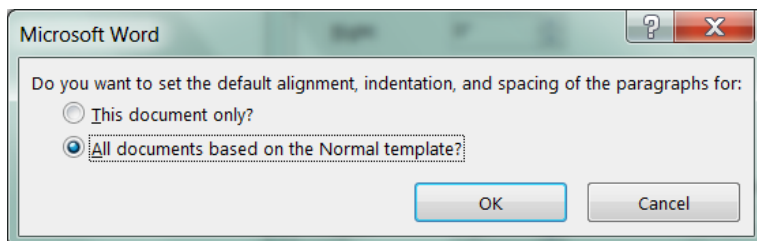

Preset Your Word Document Formatting To Industry Standards

Preset your formatting BEFORE you begin typing so you don't forget later.

Set as Default at the bottom ^

and all new documents will open formatted correctly.

Preset Your Word Document Formatting To Industry Standards

Set Font and size BEFORE you start typing.

Set as [^]Default at the bottom

and all new documents will open with correct font.