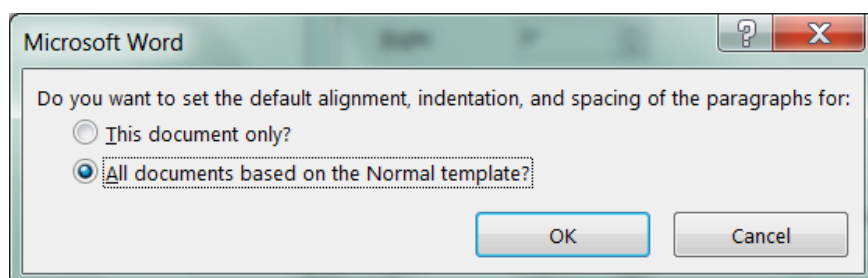

Preset Your Word Document Formatting To Industry Standards

Preset your formatting BEFORE you begin typing so you don't forget later.

Set as Default at the bottom ^

and all new documents will open formatted correctly.

Preset Your Word Document Formatting To Industry Standards

Set Font and size BEFORE you start typing.

Set as [^]Default at the bottom

and all new documents will open with correct font.