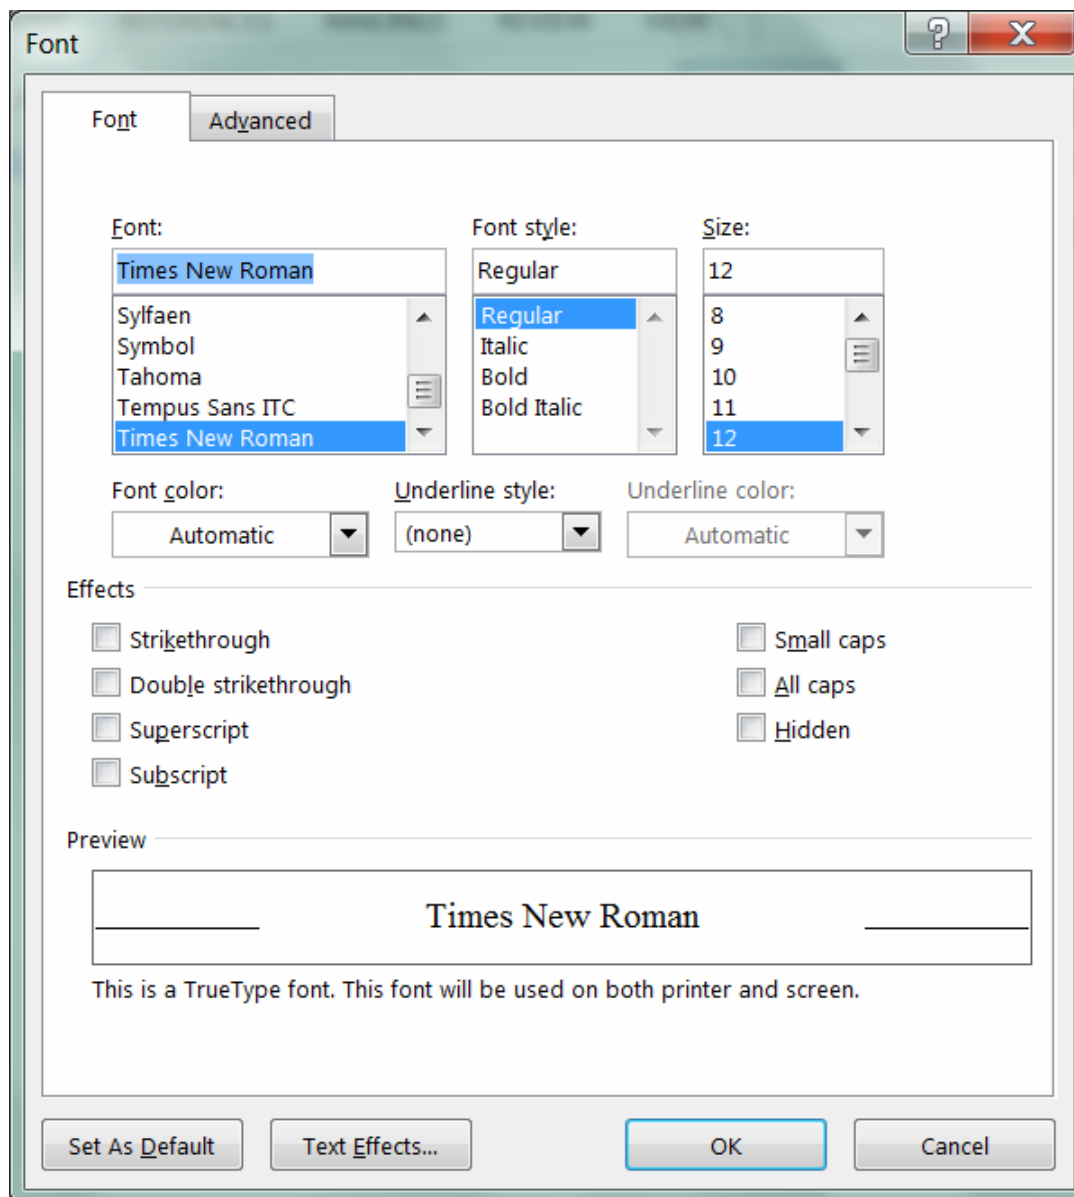

Preset Your Word Document Formatting To Industry Standards

Set Font and size BEFORE you start typing.

Set as [^]Default at the bottom