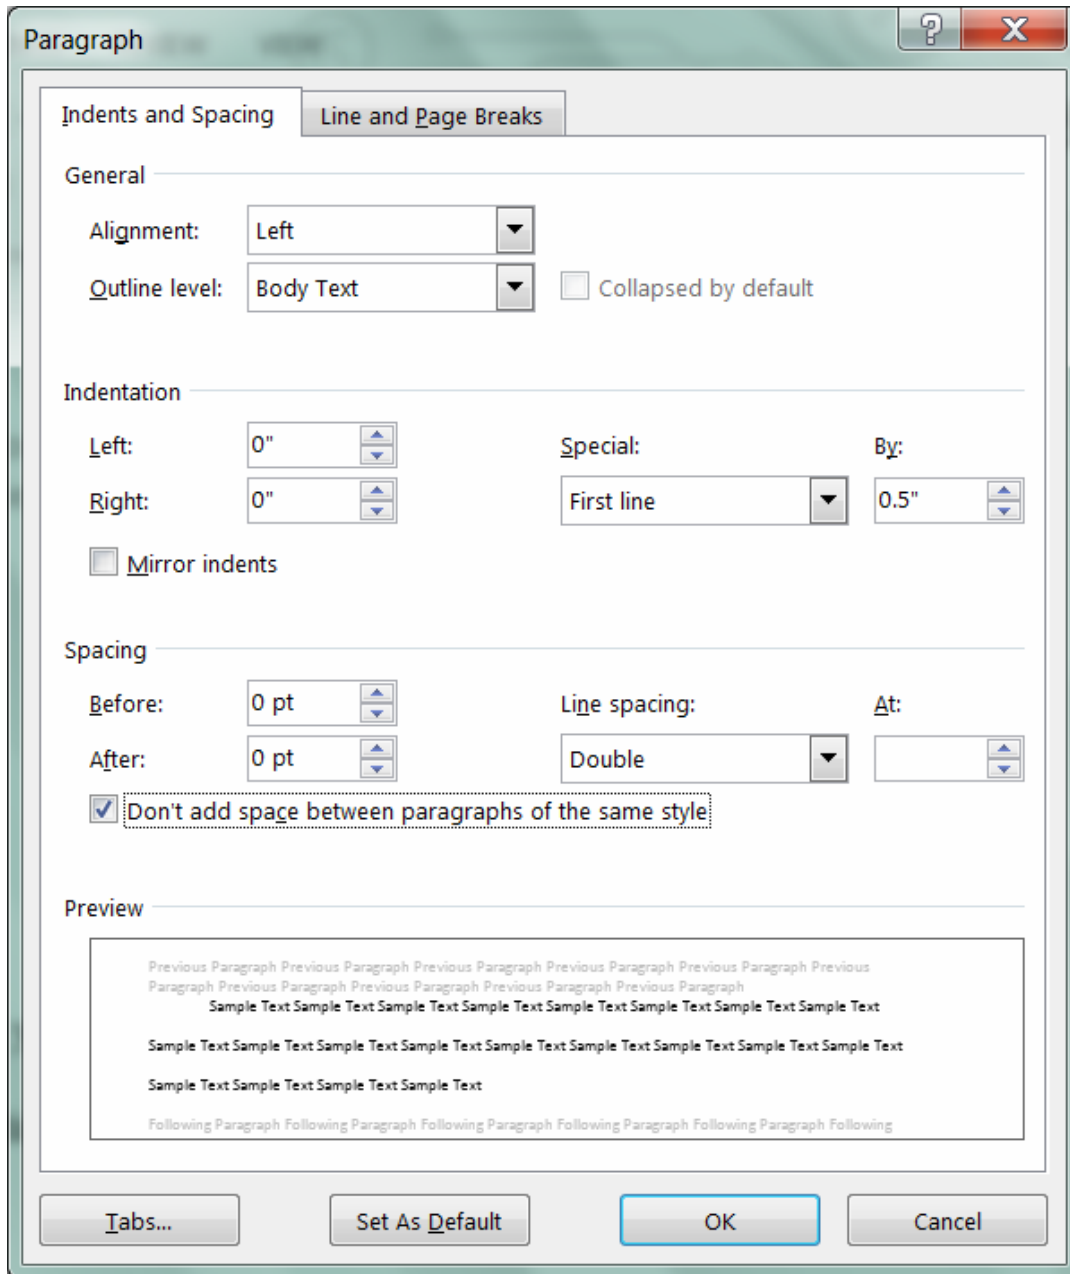

Preset Your Word Document Formatting To Industry Standards

Preset your formatting BEFORE you begin typing so you don't forget later.

Set as Default at the bottom ^

and all new documents will open formatted correctly.

Preset Your Word Document Formatting To Industry Standards

Set Font and size BEFORE you start typing.

Set as [^]Default at the bottom

and all new documents will open with correct font.