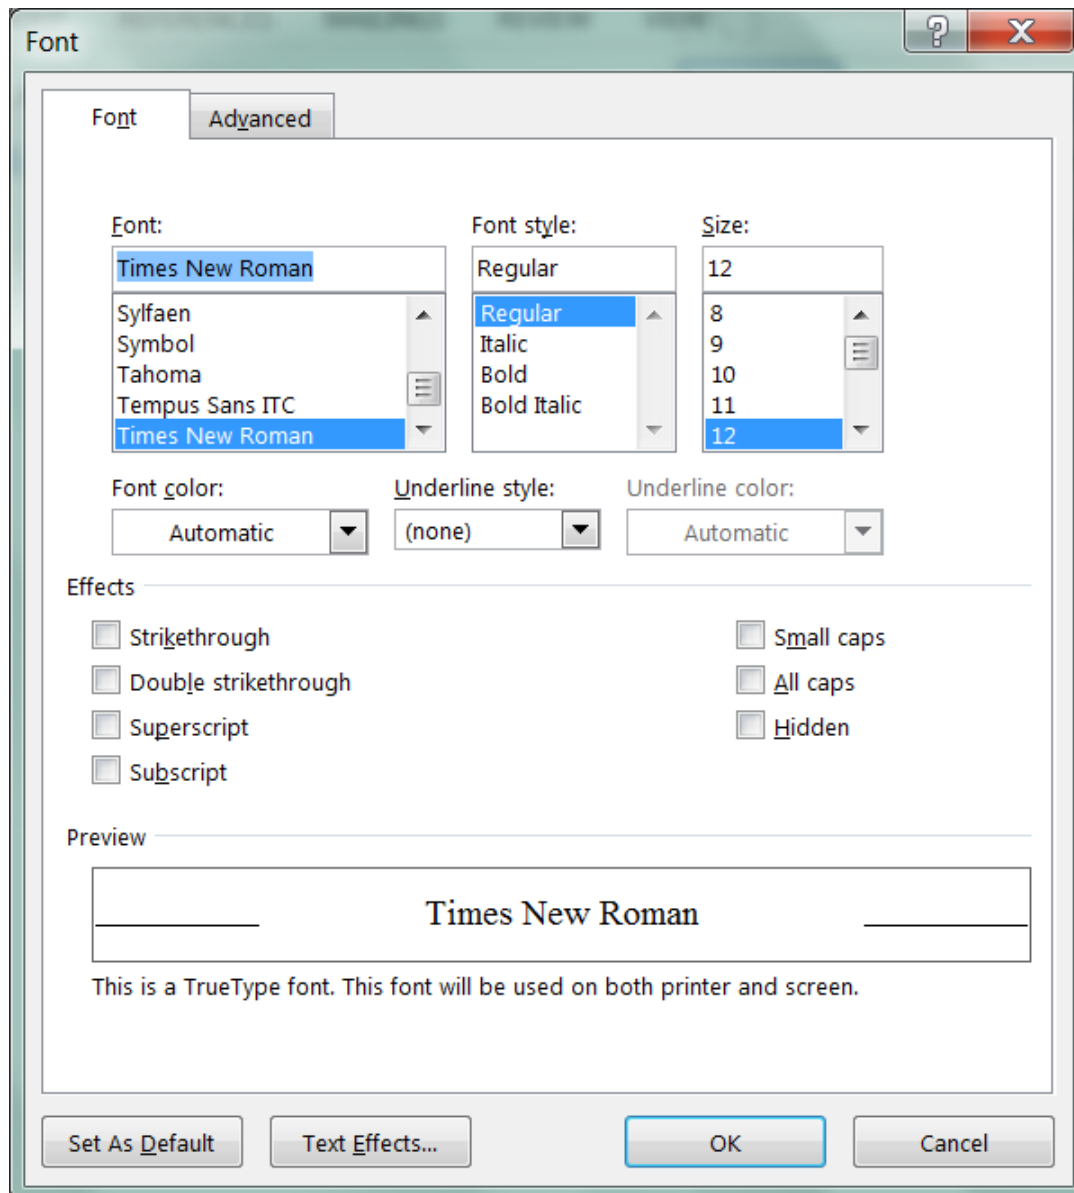

Preset Your Word Document Formatting To Industry Standards

Preset your formatting BEFORE you begin typing so you don't forget later.

Set as Default at the bottom ^

and all new documents will open formatted correctly.

Preset Your Word Document Formatting To Industry Standards

Set Font and size BEFORE you start typing.

Set as ^ Default at the bottom

and all new documents will open with correct font.