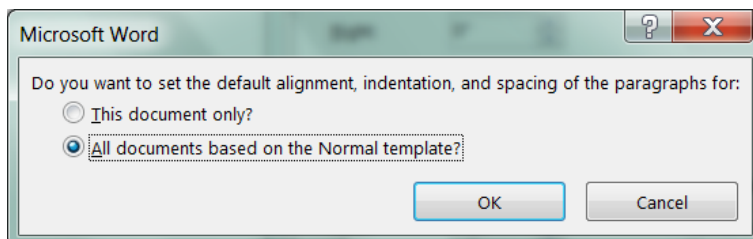

Preset Your Word Document Formatting To Industry Standards

Preset your formatting BEFORE you begin typing so you don't forget later.

Set as Default at the bottom ^

and all new documents will open formatted correctly.

Preset Your Word Document Formatting To Industry Standards

Set Font and size BEFORE you start typing.

Set as ^ Default at the bottom

and all new documents will open with correct font.