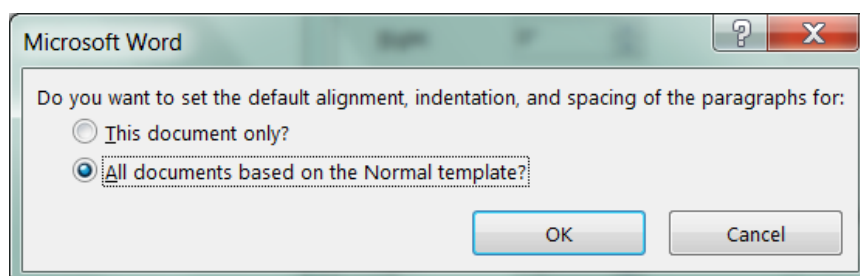

Preset Your Word Document Formatting To Industry Standards

Preset your formatting BEFORE you begin typing so you don't forget later.

Set as Default at the bottom ^

and all new documents will open formatted correctly.

Preset Your Word Document Formatting To Industry Standards

Set Font and size BEFORE you start typing.

Set as ^ Default at the bottom

and all new documents will open with correct font.