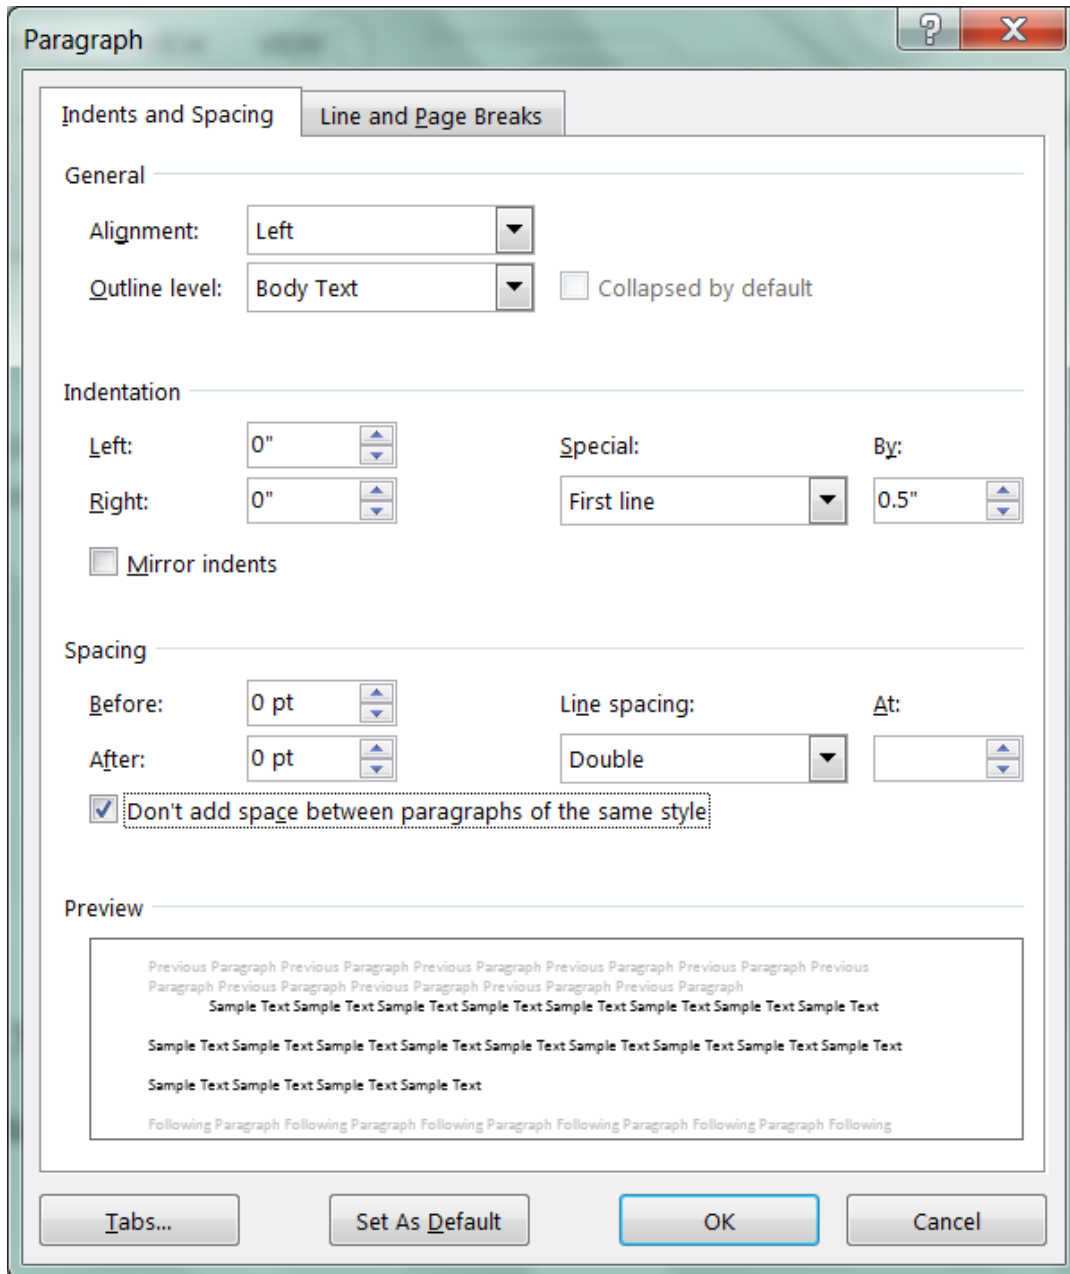

Preset Your Word Document Formatting To Industry Standards

Preset your formatting BEFORE you begin typing so you don't forget later.

Set as Default at the bottom ^

and all new documents will open formatted correctly.

Preset Your Word Document Formatting To Industry Standards

Set Font and size BEFORE you start typing.

Set as ^ Default at the bottom

and all new documents will open with correct font.