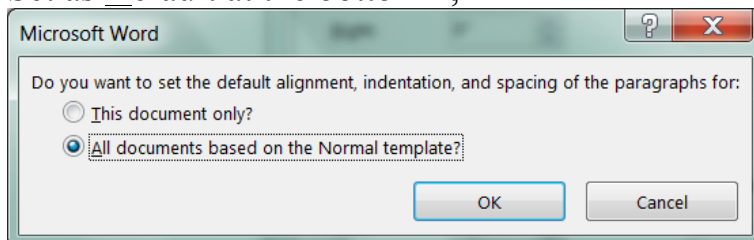

# Preset Your Word Document Formatting

Preset your formatting BEFORE you begin typing so you don't forget later.

Set as Default at the bottom ^,

and all new documents will open formatted correctly.

## Preset Your Word Document Formatting

Set Font and size BEFORE you start typing.

Set as ^ Default at the bottom

and all new documents will open with correct font.