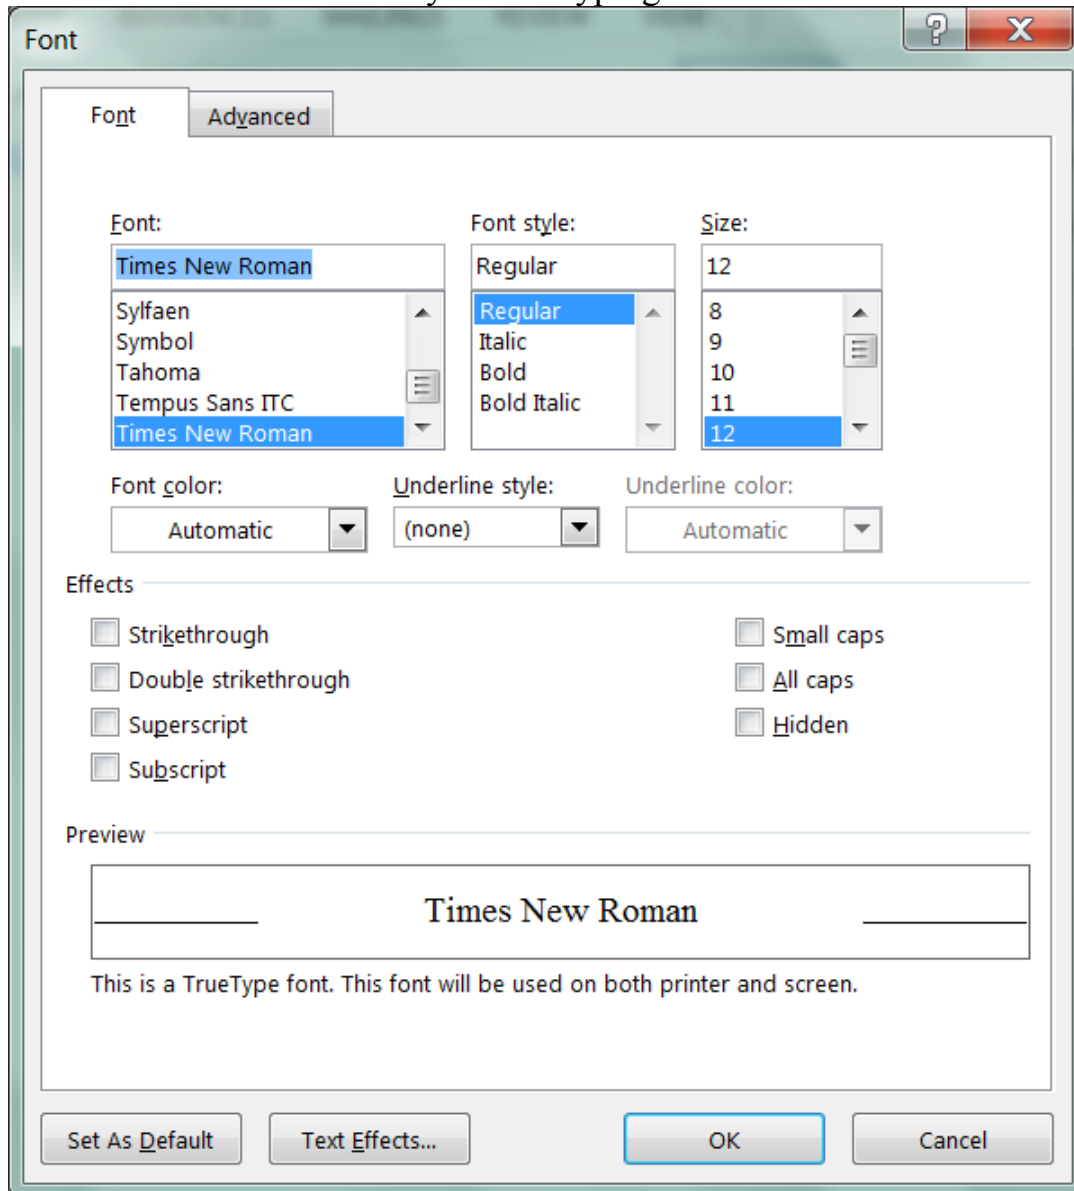

# Preset Your Word Document Formatting

Preset your formatting BEFORE you begin typing so you don't forget later.

Set as Default at the bottom ^,

and all new documents will open formatted correctly.

## Preset Your Word Document Formatting

Set Font and size BEFORE you start typing.

Set as ^ Default at the bottom

and all new documents will open with correct font.