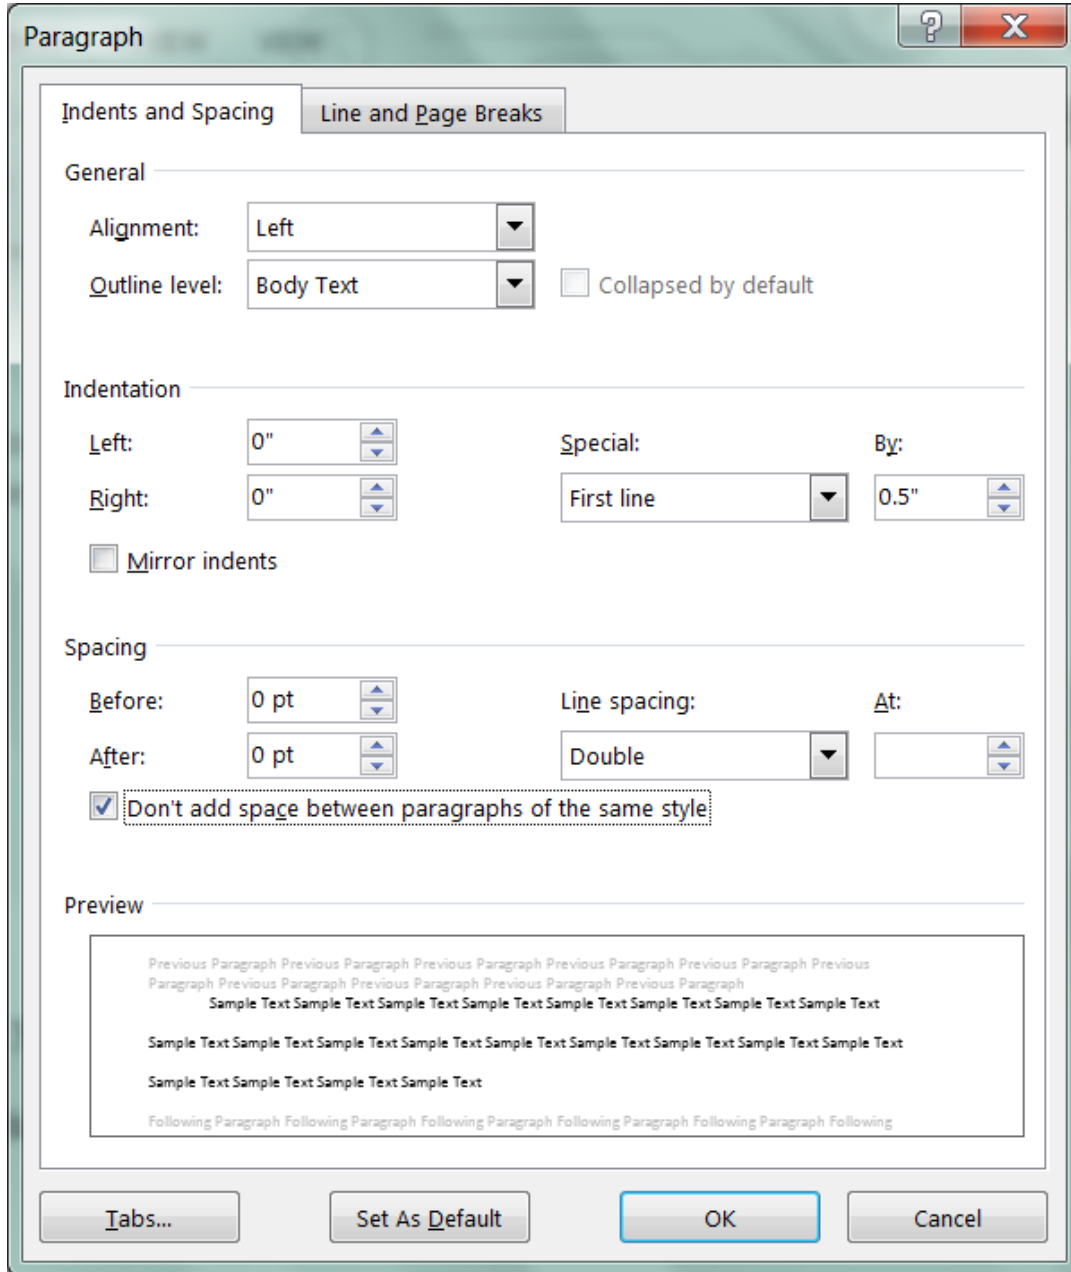

# Preset Your Word Document Formatting

Preset your formatting BEFORE you begin typing so you don't forget later.

Set as Default at the bottom ^,

and all new documents will open formatted correctly.

## Preset Your Word Document Formatting

Set Font and size BEFORE you start typing.

Set as ^ Default at the bottom

and all new documents will open with correct font.